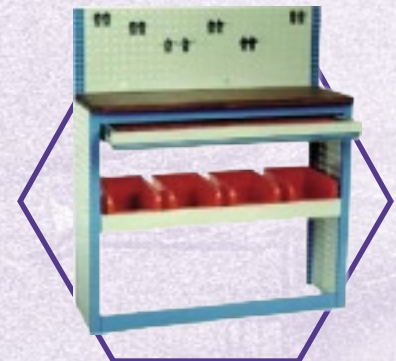

Autómárka			Standard polcrendszerek																
	Típus	Spec	SK01	SK02	SK03	SK04	SK05	SK06	SK07	SK08	SK09	SK10	SK11	SK12	SK13	SK14	SK15	SK16	SK17
R e n a u l t	Extra	STD	✓	✓	✓	✓	✓	✗	✗	✗	✗	✗	✗	✗	✗	✗	✗	✗	✗
	Kangoo	STD	✓	✓	✓	✓	✓	✗	✗	✗	✗	✗	✗	✗	✗	✗	✗	✗	✗
	Master	SR/SWB	✓	✓	✓	✓	✓	✓	✓	✓	✓	✓	✓	✓	✗	✗	✓	✓	✗
	Master	SHR/SWB	✓	✓	✓	✓	✓	✓	✓	✓	✓	✓	✓	✓	✗	✗	✓	✓	✗
	Master	SHR/MWB	✓	✓	✓	✓	✓	✓	✓	✓	✓	✓	✓	✓	✓	✓	✓	✓	✗
	Master	SHR/LWB	✓	✓	✓	✓	✓	✓	✓	✓	✓	✓	✓	✓	✓	✓	✓	✓	✗
	Master	HR/MWB	✓	✓	✓	✓	✓	✓	✓	✓	✓	✓	✓	✓	✓	✓	✓	✓	✗
	Master	HR/LWB	✓	✓	✓	✓	✓	✓	✓	✓	✓	✓	✓	✓	✓	✓	✓	✓	✗
	Trafic	SR/SWB	✓	✓	✓	✓	✓	✗	✓	✓	✓	✓	✓	✓	✗	✗	✓	✓	✗
	Trafic	SR/LWB	✓	✓	✓	✓	✓	✗	✓	✓	✓	✓	✓	✓	✗	✗	✓	✓	✗
	Trafic	HR/LWB	✓	✓	✓	✓	✓	✓	✓	✓	✓	✓	✓	✓	✓	✓	✓	✓	✗
	Trafic	HR/LWB 4X4	✓	✓	✓	✓	✓	✓	✓	✓	✓	✓	✓	✓	✓	✓	✓	✓	✗

SK01	
Hosszúság:	1080 mm
Mélység:	355 mm
Magasság:	1250 mm
Súly:	35 kg

SK02	
Hosszúság:	1080 mm
Mélység:	355 mm
Magasság:	1250 mm
Súly:	40 kg

SK03	
Hosszúság:	1120 mm
Mélység:	355 mm
Magasság:	900 mm
Súly:	49 kg