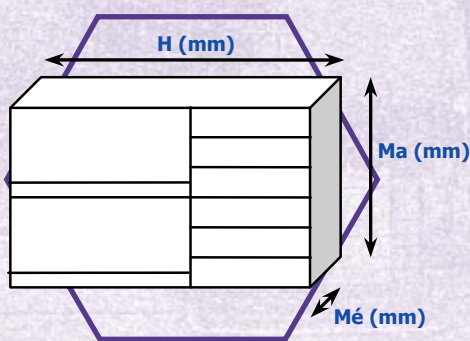

Autómárka			Standard polcrendszerek																
Típus	Spec	SK01	SK02	SK03	SK04	SK05	SK06	SK07	SK08	SK09	SK10	SK11	SK12	SK13	SK14	SK15	SK16	SK17	
Volkswagen	Caddy	STD	✓	✓	✓	✓	✓	✗	✗	✗	✗	✗	✗	✗	✗	✗	✗	✗	✗
	LT	SR/SWB	✓	✓	✓	✓	✓	✓	✓	✓	✓	✓	✓	✓	✗	✗	✓	✓	✗
	LT	HR/SWB	✓	✓	✓	✓	✓	✓	✓	✓	✓	✓	✓	✓	✗	✗	✓	✓	✗
	LT	SR/MWB	✓	✓	✓	✓	✓	✓	✓	✓	✓	✓	✓	✓	✓	✓	✓	✓	✗
	LT	HR/MWB	✓	✓	✓	✓	✓	✓	✓	✓	✓	✓	✓	✓	✓	✓	✓	✓	✗
	LT	HR/LWB	✓	✓	✓	✓	✓	✓	✓	✓	✓	✓	✓	✓	✓	✓	✓	✓	✗
	Transporter	SR/SWB	✓	✓	✓	✓	✓	✗	✓	✓	✓	✓	✓	✓	✗	✗	✓	✓	✗
	Transporter	SR/LWB	✓	✓	✓	✓	✓	✗	✓	✓	✓	✓	✓	✓	✗	✗	✓	✓	✗
Transporter	HR/LWB	✓	✓	✓	✓	✓	✓	✓	✓	✓	✓	✓	✓	✓	✓	✓	✓	✗	

- ✓ - A rendszer beépíthető
- ✓ - A rendszer beépíthető, de további egyeztetést igényel
- ✗ - A rendszer nem építhető be a járműbe

Standard	
Hosszúság:	H (mm)
Mélység:	Mé (mm)
Magasság:	Ma (mm)
Súly:	(kg)

SK01	
Hosszúság:	1080 mm
Mélység:	355 mm
Magasság:	1250 mm
Súly:	35 kg

SK02	
Hosszúság:	1080 mm
Mélység:	355 mm
Magasság:	1250 mm
Súly:	40 kg